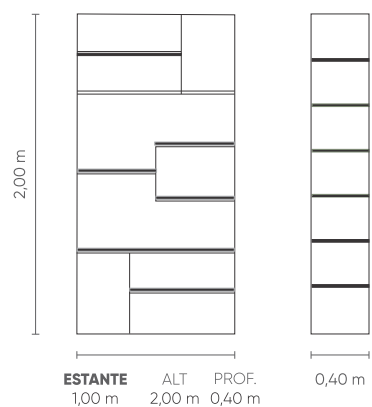

SAN CRISTOBAL

Estrutura em aço carbono, disponível nos acabamentos MTX e pintura metalizada. Prateleiras disponíveis em laqueado, laminado e mármore.

Structure in carbon steel, available in MTX and metallic paint finishes. Shelves available in lacquer, wood and marble.

Estructura en acero al carbono, disponible en MTX y acabados de pintura metalizada. Estantes disponibles en laca, madera y mármol.

Medidas podem apresentar leves variações. Nos reservamos o direito de efetuar alterações sem consulta prévia.

LINEE