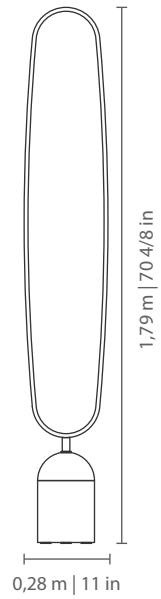

SAMMY

ESPEJOS Y PERCHEROS
MIRRORS AND VALET STAND

LINEE

SAMMY

MIRRORS AND VALET STAND | ESPEJOS Y PERCHEROS

LINEE

SAMMY

MIRRORS AND VALET STAND | ESPEJOS Y PERCHEROS

ESPEJO
mirror

PERCHERO
valet stand

LINEE

SAMMY

MIRRORS AND VALET STAND | ESPEJOS Y PERCHEROS

Base: in MDF, available in lacquer, metallized lacquer, laminate, special laminate and lacquered laminate finishes.

Frame: in MDF, available in laminate, special laminate and lacquered laminate finishes.

Tube: in carbon steel, available in metallic paint and matte paint finishes.

Measures may vary slightly. We reserve the right to make changes without prior consultation.

Tubo: en acero al carbono, disponible en acabados pintura metalizada y pintura mate.

Las medidas pueden variar un poco. Nos reservamos el derecho de realizar cambios sin previa consulta.

LINEE