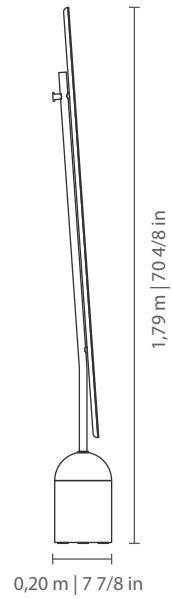

SAMMY

ESPEJOS Y PERCHEROS
MIRRORS AND VALET STAND

LINEE

SAMMY

MIRRORS AND VALET STAND | ESPEJOS Y PERCHEROS

LINEE

SAMMY

MIRRORS AND VALET STAND | ESPEJOS Y PERCHEROS

ESPEJO
mirror

PERCHERO
valet stand

LINEE

SAMMY

MIRRORS AND VALET STAND | ESPEJOS Y PERCHEROS

Base: in MDF, available in lacquer, metallized lacquer, laminate, special laminate and lacquered laminate finishes.

Frame: in MDF, available in laminate, special laminate and lacquered laminate finishes.

Tube: in carbon steel, available in metallic paint and matte paint finishes.

Measures may vary slightly. We reserve the right to make changes without prior consultation.

Tubo: en acero al carbono, disponible en acabados pintura metalizada y pintura mate.

Las medidas pueden variar un poco. Nos reservamos el derecho de realizar cambios sin previa consulta.

LINEE