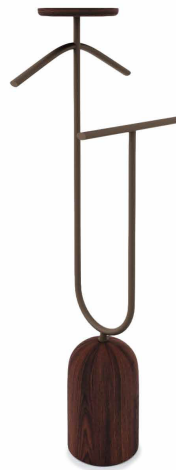

SAMMY

ESPEJOS Y PERCHEROS
MIRRORS AND VALET STAND

LINEE

SAMMY

MIRRORS AND VALET STAND | ESPEJOS Y PERCHEROS

LINEE

SAMMY

MIRRORS AND VALET STAND | ESPEJOS Y PERCHEROS

ESPEJO
mirror

PERCHERO
valet stand

LINEE

SAMMY

MIRRORS AND VALET STAND | ESPEJOS Y PERCHEROS

Base: in MDF, available in lacquer, metallized lacquer, laminate, special laminate and lacquered laminate finishes.

Frame: in MDF, available in laminate, special laminate and lacquered laminate finishes.

Tube: in carbon steel, available in metallic paint and matte paint finishes.

Measures may vary slightly. We reserve the right to make changes without prior consultation.

Tubo: en acero al carbono, disponible en acabados pintura metalizada y pintura mate.

Las medidas pueden variar un poco. Nos reservamos el derecho de realizar cambios sin previa consulta.

LINEE