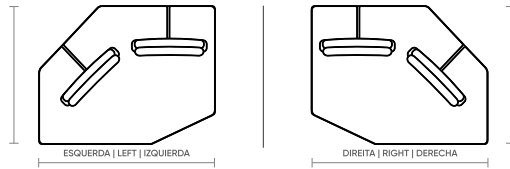

DIMENSÕES DIMENSIONS DIMENSIONES	BACKREST CUSHION COJIN DE RESPALDO
1,15m + 0,90m 45 2/8in + 35 3/8in	1
1,25m + 1,00m 49 2/8in + 39 3/8in	1
1,35m + 1,10m 53 1/8in + 43 2/8in	1
1,45m + 1,20m 57 1/8in + 47 2/8in	1

1B + PUFF MEIO
1 arm + puff in the middle | 1 brazo + puf en media

DIMENSÕES DIMENSIONS DIMENSIONES	BACKREST CUSHION COJIN DE RESPALDO
1,15m + 0,90m 45 2/8in + 35 3/8in	1
1,25m + 1,00m 49 2/8in + 39 3/8in	1
1,35m + 1,10m 53 1/8in + 43 2/8in	1
1,45m + 1,20m 57 1/8in + 47 2/8in	1

LINEE

COZY
by Century

RIALTO

ARTICULATED SOFAS | SOFÁS ARTICULADOS

CANTO CHAISE (CTO CH)
chaise corner | chaise rincón

DIMENSIONS | DIMENSIONES
2,10m x 1,65m | 82 5/8in x 65in

BACKREST CUSHION
COJÍN DE RESPALDO