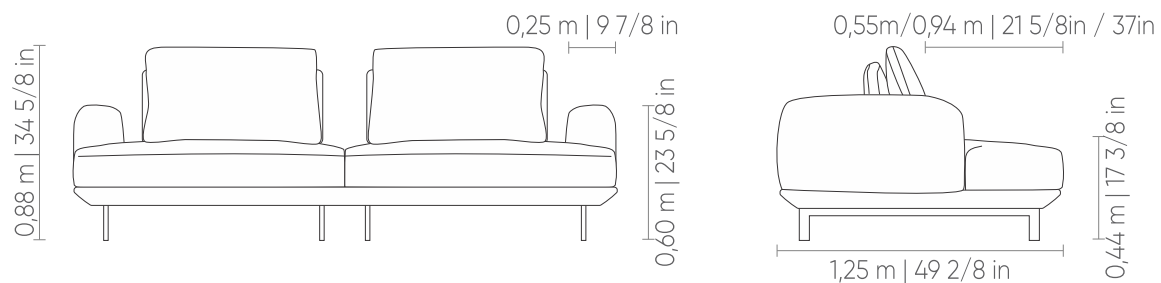

RIALTO

ARTICULATED SOFAS | SOFÁS ARTICULADOS