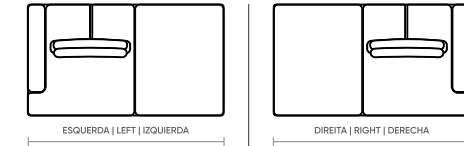

1B + PUFF MEIO
1 arm + puff in the middle | 1 brazo + puf en media

DIMENSÕES DIMENSIONS | DIMENSIONES	BACKREST CUSHION COJIN DE RESPALDO
1,15m + 0,90m | 45 2/8in + 35 3/8in	1
1,25m + 1,00m | 49 2/8in + 39 3/8in	1
1,35m + 1,10m | 53 1/8in + 43 2/8in	1
1,45m + 1,20m | 57 1/8in + 47 2/8in	1

LINEE

COZY
by Century