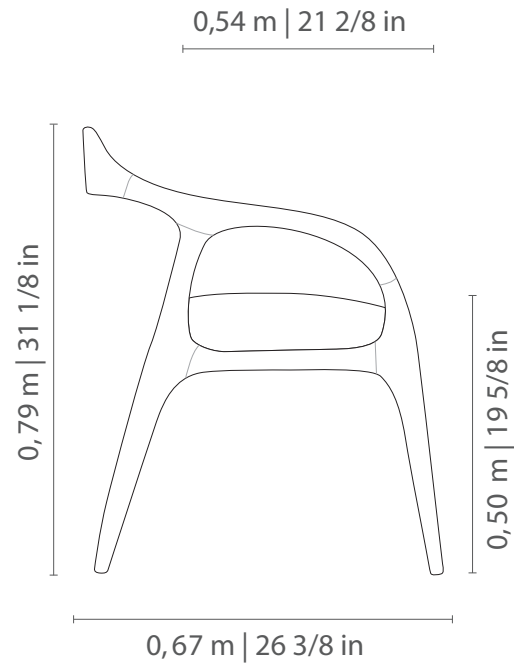

LINEE

REPOSÉ

CHAIRS AND STOOLS | SILLAS Y BANQUETAS

Seat: fixed without seam detail.
Backrest: wooden, available in varnish finishes.
Armrest: wooden, available in varnish finishes.

Measurements may vary slightly. We reserve the right to make changes without prior consultation.

LINEE