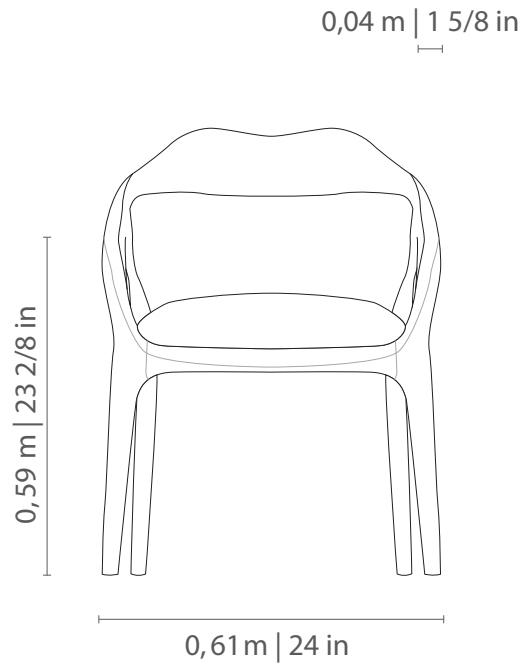

LINEE

REPOSÉ

CHAIRS AND STOOLS | SILLAS Y BANQUETAS

Seat: fixed without seam detail.
Backrest: wooden, available in varnish finishes.
Armrest: wooden, available in varnish finishes.

Measurements may vary slightly. We reserve the right to make changes without prior consultation.

LINEE