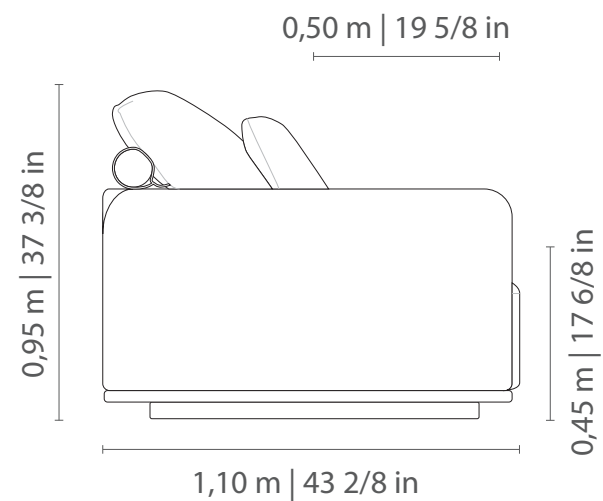

REFUGE

SOFÁS LIVING
LIVING ROOM SOFAS | SOFÁS PARA LIVING

LINEE

EasyFit
by Century

REFUGE

SOFÁS LIVING LIVING ROOM SOFAS | SOFÁS PARA LIVING

1B 1AS (D/E) 1 arm 1 seat 1 brazo 1 asiento	ASS seat asiento	ENC backrests respaldo	ROL roll rollo	DEC decorative decorativo
1,25 m x 1,10 m | 49 2/8 in x 43 2/8 in	1	1	2	1
1,35 m x 1,10 m | 53 1/8 in x 43 2/8 in	1	1	2	1
1,45 m x 1,10 m | 57 1/8 in x 43 2/8 in	1	1	2	1
1,55 m x 1,10 m | 61 in x 43 2/8 in	1	1	2	1

1B 1AS (D/E) 1 arm 1 seat 1 brazo 1 asiento	ASS seat asiento	ENC backrests respaldo	ROL roll rollo	DEC decorative decorativo
2,25 m x 1,10 m | 88 5/8 in x 43 2/8 in	1	2	4	2
2,45 m x 1,10 m | 96 4/8 in x 43 2/8 in	1	2	4	2
2,65 m x 1,10 m | 104 3/8 in x 43 2/8 in	1	2	4	2
2,85 m x 1,10 m | 112 2/8 in x 43 2/8 in	1	2	4	2

SB 1AS no arm 1 seat sin brazo 1 asiento	ASS seat asiento	ENC backrests respaldo	ROL roll rollo	DEC decorative decorativo
1,00 m x 1,10 m | 39 3/8 in x 43 2/8 in	1	1	2	1
1,10 m x 1,10 m | 43 2/8 in x 43 2/8 in	1	1	2	1
1,20 m x 1,10 m | 47 2/8 in x 43 2/8 in	1	1	2	1
1,30 m x 1,10 m | 51 1/8 in x 43 2/8 in	1	1	2	1

SB 1AS no arm 1 seat sin brazo 1 asiento	ASS seat asiento	ENC backrests respaldo	ROL roll rollo	DEC decorative decorativo
2,00 m x 1,10 m | 78 6/8 in x 43 2/8 in	2	2	4	2
2,20 m x 1,10 m | 86 5/8 in x 43 2/8 in	2	2	4	2
2,40 m x 1,10 m | 94 4/8 in x 43 2/8 in	2	2	4	2
2,60 m x 1,10 m | 102 3/8 in x 43 2/8 in	2	2	4	2

SB AP (D/E) (AP: 40CM) no arm with console (console: 40 cm) sin brazo con aparador (aparador: 40 cm)	ASS seat asiento	ENC backrests respaldo	ROL roll rollo	DEC decorative decorativo
1,40 m x 1,10 m | 55 1/8 in x 43 2/8 in	1	1	2	1
1,50 m x 1,10 m | 59 in x 43 2/8 in	1	1	2	1
1,60 m x 1,10 m | 63 in x 43 2/8 in	1	1	2	1
1,70 m x 1,10 m | 66 7/8 in x 43 2/8 in	1	1	2	1

SB AP (D/E) (AP: 70CM) no arm with console (console: 70 cm) sin brazo con aparador (aparador: 70 cm)	ASS seat asiento	ENC backrests respaldo	ROL roll rollo	DEC decorative decorativo
1,70 m x 1,10 m | 66 7/8 in x 43 2/8 in	1	1	2	1
1,80 m x 1,10 m | 70 7/8 in x 43 2/8 in	1	1	2	1
1,90 m x 1,10 m | 74 6/8 in x 43 2/8 in	1	1	2	1
2,00 m x 1,10 m | 78 6/8 in x 43 2/8 in	1	1	2	1

SB AP (D/E) (AP: 100CM) no arm with console (console: 100 cm) sin brazo con aparador (aparador: 100 cm)	ASS seat asiento	ENC backrests respaldo	ROL roll rollo	DEC decorative decorativo
2,00 m x 1,10 m | 78 6/8 in x 43 2/8 in	1	1	2	1
2,10 m x 1,10 m | 82 5/8 in x 43 2/8 in	1	1	2	1
2,20 m x 1,10 m | 86 5/8 in x 43 2/8 in	1	1	2	1
2,30 m x 1,10 m | 90 4/8 in x 43 2/8 in	1	1	2	1

SB BI (D/E) (BICO: 50CM) no arm chaise long (chaise long: 50 cm) sin brazo chaise long (chaise long: 50 cm)	ASS seat asiento	ENC backrests respaldo	ROL roll rollo	DEC decorative decorativo
1,50 m x 1,10 m | 59 in x 43 2/8 in	1	1	2	1
1,60 m x 1,10 m | 63 in x 43 2/8 in	1	1	2	1
1,70 m x 1,10 m | 66 7/8 in x 43 2/8 in	1	1	2	1
1,80 m x 1,10 m | 70 7/8 in x 43 2/8 in	1	1	2	1

CH 1B (D/E) chaise 1 arm chaise 1 brazo	ASS seat asiento	ENC backrests respaldo	ROL roll rollo	DEC decorative decorativo
1,25 m x 1,60 m | 49 2/8 in x 63 in	1	1	2	1
1,35 m x 1,60 m | 53 1/8 in x 63 in	1	1	2	1
1,45 m x 1,80 m | 57 1/8 in x 70 7/8 in	1	1	2	1
1,55 m x 1,80 m | 61 in x 70 7/8 in	1	1	2	1

CH SB chaise no arm chaise sin brazo	ASS seat asiento	ENC backrests respaldo	ROL roll rollo	DEC decorative decorativo
1,00 m x 1,60 m | 39 3/8 in x 63 in	1	1	2	1
1,10 m x 1,60 m | 43 2/8 in x 63 in	1	1	2	1
1,20 m x 1,80 m | 47 2/8 in x 70 7/8 in	1	1	2	1
1,30 m x 1,80 m | 51 1/8 in x 70 7/8 in	1	1	2	1

SB CURVO no arm curved sin brazo curved	ASS seat asiento	ENC backrests respaldo	ROL roll rollo	DEC decorative decorativo
2,10 m x 1,55 m | 82 5/8 in x 61 in	1	2	4	2

SB CURVO AP (D/E) (AP: 40CM) no arm curved with console (console: 40 cm) sin brazo curved con aparador (aparador: 40 cm)	ASS seat asiento	ENC backrests respaldo	ROL roll rollo	DEC decorative decorativo
2,50 m x 1,55 m | 98 3/8 in x 61 in	1	2	4	2

LINEE

EasyFit®
by Century