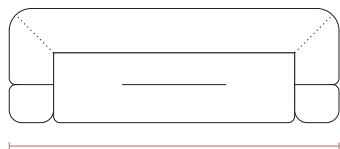

LINEE

SOFÁS LIVING

LIVING ROOM SOFAS | SOFÁS PARA LIVING

EasyFit[®]
by Century

POMME

SOFÁS LIVING

LIVING ROOM SOFAS | SOFÁS PARA LIVING

2 BRAÇOS 1 ASSENTO (2B1)
2 arms 1 seat | 2 brazos 1 asiento

DIMENSÕES
DIMENSIONS | DIMENSIONES

2,20 m | 86 5/8 in
2,40 m | 94 4/8 in
2,60 m | 102 3/8 in
2,80 m | 110 2/8 in
3,00 m | 118 1/8 in
3,20 m | 126 in

1 BRAÇO 1 ASSENTO (1B1)
1 arm 1 seat | 1 brazo 1 asiento

DIMENSÕES
DIMENSIONS | DIMENSIONES

1,10 m | 43 2/8 in
1,20 m | 47 2/8 in
1,30 m | 51 1/8 in
1,40 m | 55 1/8 in
1,50 m | 59 in
1,60 m | 63 in
1,70 m | 66 7/8 in
1,80 m | 70 7/8 in
1,90 m | 74 6/8 in
2,00 m | 78 6/8 in
2,10 m | 82 5/8 in

CANTO (CTO)
corner | esquinero

DIMENSÕES
DIMENSIONS | DIMENSIONES

1,30m x 1,30m | 51 1/8in x 51 1/8in

CANTO CHAISE 45° (CTO CH 45°)
corner chaise 45° | chaise esquinera 45°

DIMENSÕES
DIMENSIONS | DIMENSIONES