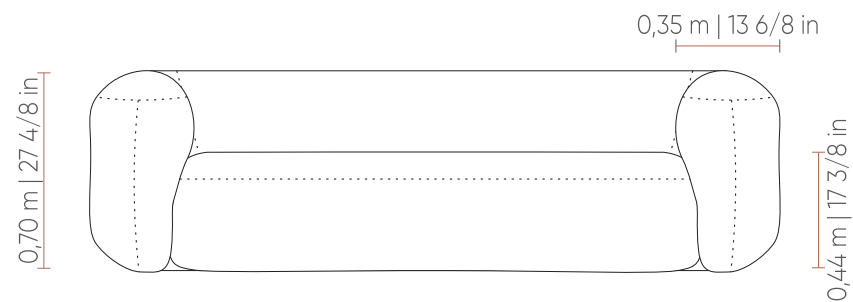

POMME

EasyFit Comfort. Fixed seat, backrest and armrest. Black color injected polypropylene feet. Product available in 3D knit fabric.

Confort EasyFit. Asiento, respaldo y brazos fijos. Patas en polipropileno inyectado negro. Producto disponible en tela 3D knit.

LINEE

SOFÁS LIVING

LIVING ROOM SOFAS | SOFÁS PARA LIVING

EasyFit®
by Century