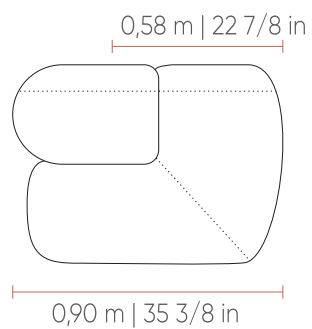

POMME

EasyFit Comfort. Fixed seat, backrest and armrest. Black color injected polypropylene feet. Product available in 3D knit fabric.

Confort EasyFit. Asiento, respaldo y brazos fijos. Patas en polipropileno inyectado negro. Producto disponible en tela 3D knit.

LINEE

SOFÁS LIVING

LIVING ROOM SOFAS | SOFÁS PARA LIVING

EasyFit®
by Century