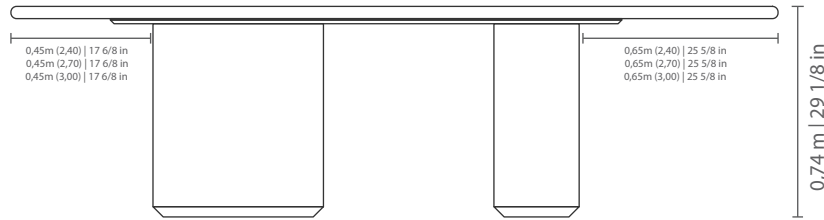

KLIMT

DINING TABLES | MESAS DE COMEDOR

LINEE

KLIMT

DINING TABLES | MESAS DE COMEDOR

LINEE

KLIMT

DINING TABLES | MESAS DE COMEDOR

COMP
 2,40 m | 94 4/8 in
 2,70 m | 106 2/8 in
 3,00 m | 118 1/8 in
 2,40 m | 94 4/8 in
 2,70 m | 106 2/8 in
 3,00 m | 118 1/8 in

PROF
 1,20 m | 47 2/8 in
 1,20 m | 47 2/8 in
 1,20 m | 47 2/8 in
 1,40 m | 55 1/8 in
 1,40 m | 55 1/8 in
 1,40 m | 55 1/8 in

FILETE A PARTIR DE 270 CM
 POSICIONADO DESLOCADO
 Alineado en el extremo del pie

LINEE

KLIMT

DINING TABLES | MESAS DE COMEDOR

Base: In MDF, available in lacquer, metallic lacquer, laminate, special laminate, and lacquered laminate finishes.
Top: Available in MDF with lacquer or metallic lacquer finishes, or in marble and honed marble.
Inner Top: Available in MDF with laminate, special laminate, lacquer, metallic lacquer, and lacquered laminate finishes.
Note: When the top is marble, it comes as a single solid piece, without an inner top.