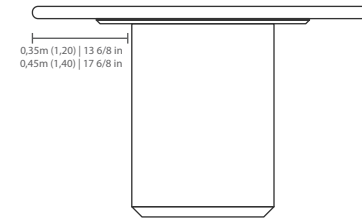

KLIMT

DINING TABLES | MESAS DE COMEDOR

LINEE

KLIMT

DINING TABLES | MESAS DE COMEDOR

LINEE

KLIMT

DINING TABLES | MESAS DE COMEDOR

COMP
 2,40 m | 94 4/8 in
 2,70 m | 106 2/8 in
 3,00 m | 118 1/8 in
 2,40 m | 94 4/8 in
 2,70 m | 106 2/8 in
 3,00 m | 118 1/8 in

PROF
 1,20 m | 47 2/8 in
 1,20 m | 47 2/8 in
 1,20 m | 47 2/8 in
 1,40 m | 55 1/8 in
 1,40 m | 55 1/8 in
 1,40 m | 55 1/8 in

FILETE A PARTIR DE 270 CM
 POSICIONADO DESLOCADO
 Alineado en el extremo del pie

LINEE

KLIMT

DINING TABLES | MESAS DE COMEDOR

Base: In MDF, available in lacquer, metallic lacquer, laminate, special laminate, and lacquered laminate finishes.
Top: Available in MDF with lacquer or metallic lacquer finishes, or in marble and honed marble.
Inner Top: Available in MDF with laminate, special laminate, lacquer, metallic lacquer, and lacquered laminate finishes.
Note: When the top is marble, it comes as a single solid piece, without an inner top.