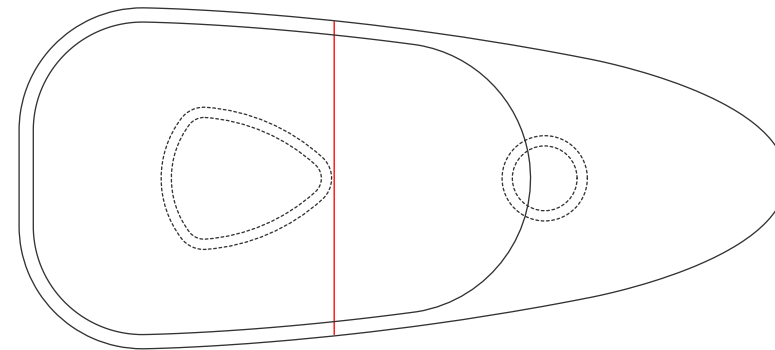

KLIMT

DINING TABLES | MESAS DE COMEDOR

LINEE

KLIMT

DINING TABLES | MESAS DE COMEDOR

LINEE

KLIMT

DINING TABLES | MESAS DE COMEDOR

COMP
 2,40 m | 94 4/8 in
 2,70 m | 106 2/8 in
 3,00 m | 118 1/8 in
 2,40 m | 94 4/8 in
 2,70 m | 106 2/8 in
 3,00 m | 118 1/8 in

PROF
 1,20 m | 47 2/8 in
 1,20 m | 47 2/8 in
 1,20 m | 47 2/8 in
 1,40 m | 55 1/8 in
 1,40 m | 55 1/8 in
 1,40 m | 55 1/8 in

FILETE A PARTIR DE 270 CM
 POSICIONADO DESLOCADO
 Alineado en el extremo del pie

LINEE

KLIMT

DINING TABLES | MESAS DE COMEDOR

Base: In MDF, available in lacquer, metallic lacquer, laminate, special laminate, and lacquered laminate finishes.
Top: Available in MDF with lacquer or metallic lacquer finishes, or in marble and honed marble.
Inner Top: Available in MDF with laminate, special laminate, lacquer, metallic lacquer, and lacquered laminate finishes.
Note: When the top is marble, it comes as a single solid piece, without an inner top.