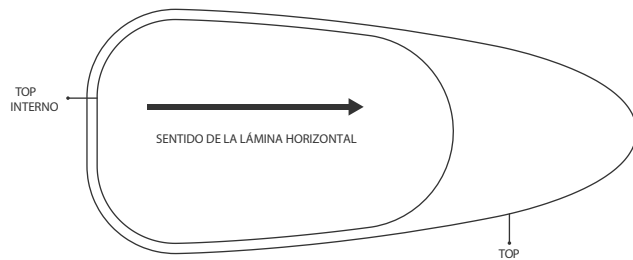

KLIMT

DINING TABLES | MESAS DE COMEDOR

Base: In MDF, available in lacquer, metallic lacquer, laminate, special laminate, and lacquered laminate finishes.
Top: Available in MDF with lacquer or metallic lacquer finishes, or in marble and honed marble.
Inner Top: Available in MDF with laminate, special laminate, lacquer, metallic lacquer, and lacquered laminate finishes.
Note: When the top is marble, it comes as a single solid piece, without an inner top.

Measures may vary slightly. We reserve the right to make changes without prior consultation.

Base: En MDF, disponible en acabados laca, laca metalizada, laminado, laminado especial y laminado laqueado.
Tapa: Con opción en MDF, disponible en acabados laca y laca metalizada, o en mármol y mármol alisado.
Tapa Interna: Con opción en MDF, disponible en acabados laminado, laminado especial, laca, laca metalizada y laminado laqueado.
Obs.: Cuando la opción de la tapa es mármol, esta es entera, sin tapa interna.

Las medidas pueden variar un poco. Nos reservamos el derecho de realizar cambios sin previa consulta.

LINEE