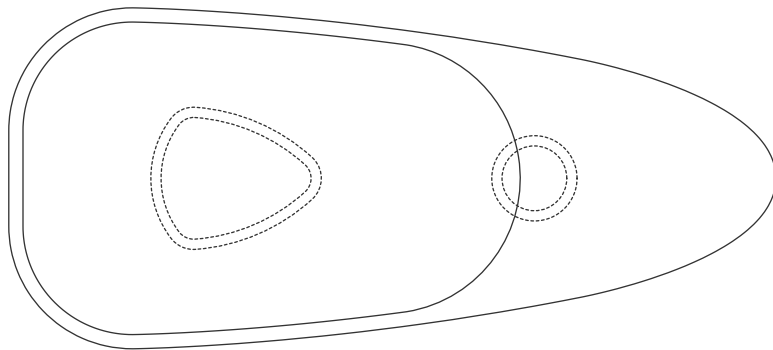

KLIMT

DINING TABLES | MESAS DE COMEDOR

LINEE

KLIMT

DINING TABLES | MESAS DE COMEDOR

LINEE

KLIMT

DINING TABLES | MESAS DE COMEDOR

COMP
 2,40 m | 94 4/8 in
 2,70 m | 106 2/8 in
 3,00 m | 118 1/8 in
 2,40 m | 94 4/8 in
 2,70 m | 106 2/8 in
 3,00 m | 118 1/8 in

PROF
 1,20 m | 47 2/8 in
 1,20 m | 47 2/8 in
 1,20 m | 47 2/8 in
 1,40 m | 55 1/8 in
 1,40 m | 55 1/8 in
 1,40 m | 55 1/8 in

FILETE A PARTIR DE 270 CM
 POSICIONADO DESLOCADO
 Alineado en el extremo del pie

LINEE

KLIMT

DINING TABLES | MESAS DE COMEDOR

Base: In MDF, available in lacquer, metallic lacquer, laminate, special laminate, and lacquered laminate finishes.
Top: Available in MDF with lacquer or metallic lacquer finishes, or in marble and honed marble.
Inner Top: Available in MDF with laminate, special laminate, lacquer, metallic lacquer, and lacquered laminate finishes.
Note: When the top is marble, it comes as a single solid piece, without an inner top.