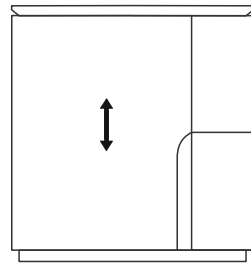

JOIE

BESIDE TABLES | MESITAS DE NOCHE

LINEE

J O I E

BEDSITE TABLES | MESITAS DE NOCHE

LINEE

J O I E

COMP
LENGTH | LONGITUD

0,50 m | 19 5/8 in

0,53 m | 20 7/8 in

PROF
DEPTH | PROFUNDIDAD

0,50 m | 19 5/8 in

BLADE DIRECTION | DIRECCIÓN DE LA HOJA

LINEE

BEDSITE TABLES | MESITAS DE NOCHE

Base: Base: in MDF, available in lacquer, metallized lacquer, laminate and special laminate finishes.
Detail: in MDF, available in lacquer, metallized lacquer, laminate and special laminate finishes.
Top: in MDF, available in lacquer, metallized lacquer, laminate and special laminate finishes, or in painted glass in lacquer and metallized lacquer or marble finishes.