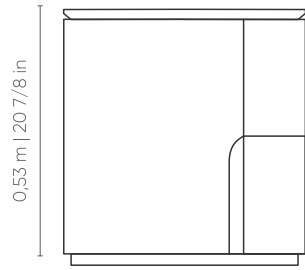

JOIE

BESIDE TABLES | MESITAS DE NOCHE

LINEE

J O I E

BEDSITE TABLES | MESITAS DE NOCHE

LINEE

J O I E

COMP
LENGTH | LONGITUD

0,50 m | 19 5/8 in

0,53 m | 20 7/8 in

PROF
DEPTH | PROFUNDIDAD

0,50 m | 19 5/8 in

BLADE DIRECTION | DIRECCIÓN DE LA HOJA

LINEE

BEDSITE TABLES | MESITAS DE NOCHE

Base: Base: in MDF, available in lacquer, metallized lacquer, laminate and special laminate finishes.
Detail: in MDF, available in lacquer, metallized lacquer, laminate and special laminate finishes.
Top: in MDF, available in lacquer, metallized lacquer, laminate and special laminate finishes, or in painted glass in lacquer and metallized lacquer or marble finishes.