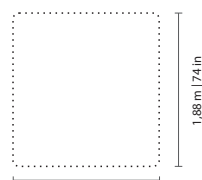

# GORJ

CAMA	LARG
SOLTEIRO	1,13 m   44 4/8 in
CASAL	1,63 m   64 1/8 in
QUEEN	1,83 m   72 in
KING	2,18 m   85 7/8 in

CAMA	PROF
SOLTEIRO	2,18 m   85 7/8 in
CASAL	2,18 m   85 7/8 in
QUEEN	2,28 m   89 6/8 in
KING	2,33 m   91 6/8 in

Colchón Individual

0,88 m | 34 5/8 in

Colchón Casual

1,38 m | 54 3/8 in

Colchón Queen

1,58 m | 62 2/8 in

Colchón King

1,93 m | 76 in