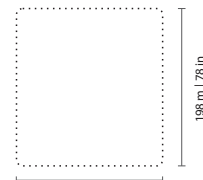

# GORJ

CAMA	LARG
SOLTEIRO	1,13 m   44 4/8 in
CASAL	1,63 m   64 1/8 in
QUEEN	1,83 m   72 in
KING	2,18 m   85 7/8 in

CAMA	PROF
SOLTEIRO	2,18 m   85 7/8 in
CASAL	2,18 m   85 7/8 in
QUEEN	2,28 m   89 6/8 in
KING	2,33 m   91 6/8 in

Colchón Individual

0,88 m | 34 5/8 in

Colchón Casual

1,38 m | 54 3/8 in

Colchón Queen

1,58 m | 62 2/8 in

Colchón King

1,93 m | 76 in