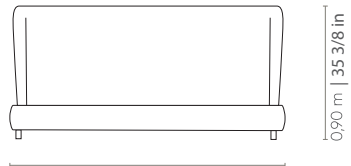

# GORJ

CAMA	LARG
SOLTEIRO	1,13 m   44 4/8 in
CASAL	1,63 m   64 1/8 in
QUEEN	1,83 m   72 in
KING	2,18 m   85 7/8 in

CAMA	PROF
SOLTEIRO	2,18 m   85 7/8 in
CASAL	2,18 m   85 7/8 in
QUEEN	2,28 m   89 6/8 in
KING	2,33 m   91 6/8 in

Colchón Individual

0,88 m | 34 5/8 in

Colchón Casual

1,38 m | 54 3/8 in

Colchón Queen

1,58 m | 62 2/8 in

Colchón King

1,93 m | 76 in