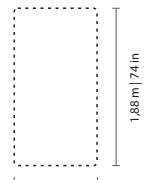

# GORJ

CAMA	LARG
SOLTEIRO	1,13 m   44 4/8 in
CASAL	1,63 m   64 1/8 in
QUEEN	1,83 m   72 in
KING	2,18 m   85 7/8 in

CAMA	PROF
SOLTEIRO	2,18 m   85 7/8 in
CASAL	2,18 m   85 7/8 in
QUEEN	2,28 m   89 6/8 in
KING	2,33 m   91 6/8 in

Colchón Individual

0,88 m | 34 5/8 in

Colchón Casual

1,38 m | 54 3/8 in

Colchón Queen

1,58 m | 62 2/8 in

Colchón King

1,93 m | 76 in