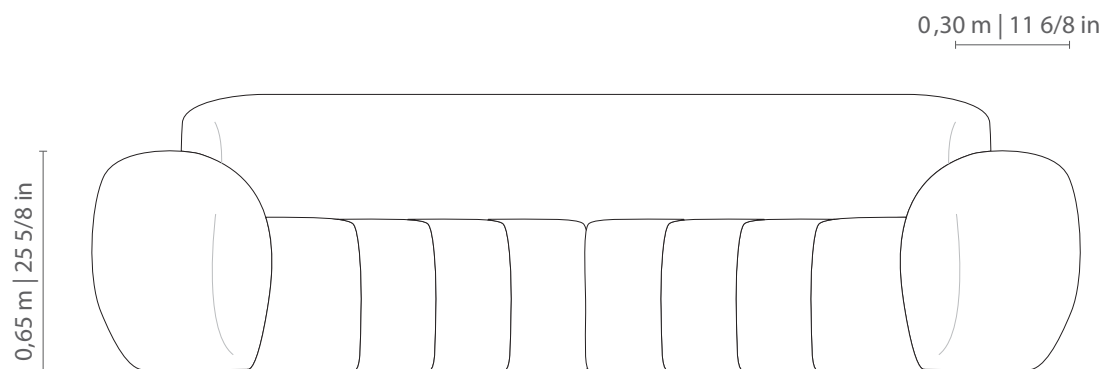

FLAMME

SOFÁS LIVING
LIVING ROOM SOFAS | SOFÁS PARA LIVING

LINEE

EasyFit
by Century

FLAMME

SOFÁS LIVING LIVING ROOM SOFAS | SOFÁS PARA LIVING

2B CURVO 2 arms curved 2 brazos curvo	GOMOS buds brotes	ASS seat asiento
2,15 m x 1,03 m 84 5/8 in x 40 4/8 in	6	1
2,60 m x 1,09 m 102 3/8 in x 42 7/8 in	8	1
3,00 m x 1,17 m 118 1/8 in x 46 1/8 in	10	1
3,50 m x 1,28 m 137 6/8 in x 50 3/8 in	12	1

1B CURVO (D/E) 1 arm curved 1 brazo curvo	GOMOS buds brotes	ASS seat asiento
1,30 m x 1,09 m 51 1/8 in x 42 7/8 in	4	1
1,50 m x 1,17 m 59 in x 46 1/8 in	5	1
1,75 m x 1,28 m 68 7/8 in x 50 3/8 in	6	1

SB CURVO no arm curved sin brazo curvo	GOMOS buds brotes	ASS seat asiento
1,00 m x 1,09 m 39 3/8 in x 42 7/8 in	4	1
1,20 m x 1,17 m 47 2/8 in x 46 1/8 in	5	1

2B CURVO no arm curved sin brazo curvo	GOMOS buds brotes	ASS seat asiento
1,55 m x 1,03 m 61 in x 40 4/8 in	6	1
2,00 m x 1,09 m 78 6/8 in x 42 7/8 in	8	1
2,40 m x 1,17 m 94 4/8 in x 46 1/8 in	10	1
2,90 m x 1,28 m 114 1/8 in x 50 3/8 in	12	1

CTO corner esquina	GOMOS buds brotes	ASS seat asiento
1,70 m x 1,70 m 66 7/8 in x 66 7/8 in	6	1

2B 1AS 2 arms 1 seat 2 brazos 1 asiento	GOMOS buds brotes	ASS seat asiento
2,60 m x 0,97 m 102 3/8 in x 38 2/8 in	10	1
3,00 m x 0,97 m 118 1/8 in x 38 2/8 in	12	1
3,40 m x 0,97 m 133 7/8 in x 38 2/8 in	14	1
3,80 m x 0,97 m 149 5/8 in x 38 2/8 in	16	1