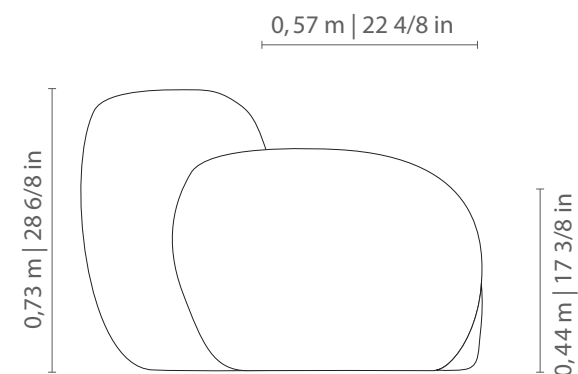

FLAMME

SOFÁS LIVING
LIVING ROOM SOFAS | SOFÁS PARA LIVING

LINEE

EasyFit
by Century

FLAMME

SOFÁS LIVING LIVING ROOM SOFAS | SOFÁS PARA LIVING

2B CURVO 2 arms curved 2 brazos curvo	GOMOS buds brotes	ASS seat asiento
2,15 m x 1,03 m | 84 5/8 in x 40 4/8 in	6	1
2,60 m x 1,09 m | 102 3/8 in x 42 7/8 in	8	1
3,00 m x 1,17 m | 118 1/8 in x 46 1/8 in	10	1
3,50 m x 1,28 m | 137 6/8 in x 50 3/8 in	12	1

1B CURVO (D/E) 1 arm curved 1 brazo curvo	GOMOS buds brotes	ASS seat asiento
1,30 m x 1,09 m | 51 1/8 in x 42 7/8 in	4	1
1,50 m x 1,17 m | 59 in x 46 1/8 in	5	1
1,75 m x 1,28 m | 68 7/8 in x 50 3/8 in	6	1

SB CURVO no arm curved sin brazo curvo	GOMOS buds brotes	ASS seat asiento
1,00 m x 1,09 m | 39 3/8 in x 42 7/8 in	4	1
1,20 m x 1,17 m | 47 2/8 in x 46 1/8 in	5	1

2B CURVO no arm curved sin brazo curvo	GOMOS buds brotes	ASS seat asiento
1,55 m x 1,03 m | 61 in x 40 4/8 in	6	1
2,00 m x 1,09 m | 78 6/8 in x 42 7/8 in	8	1
2,40 m x 1,17 m | 94 4/8 in x 46 1/8 in	10	1
2,90 m x 1,28 m | 114 1/8 in x 50 3/8 in	12	1

CTO corner esquina	GOMOS buds brotes	ASS seat asiento
1,70 m x 1,70 m | 66 7/8 in x 66 7/8 in	6	1

2B 1AS 2 arms 1 seat 2 brazos 1 asiento	GOMOS buds brotes	ASS seat asiento
2,60 m x 0,97 m | 102 3/8 in x 38 2/8 in	10	1
3,00 m x 0,97 m | 118 1/8 in x 38 2/8 in	12	1
3,40 m x 0,97 m | 133 7/8 in x 38 2/8 in	14	1
3,80 m x 0,97 m | 149 5/8 in x 38 2/8 in	16	1

1B 1AS (D/E) 1 arm 1 seat 1 brazo 1 asiento	GOMOS buds brotes	ASS seat asiento
1,30 m x 0,97 m | 51 1/8 in x 38 2/8 in	5	1
1,50 m x 0,97 m | 59 in x 38 2/8 in	6	1
1,70 m x 0,97 m | 66 7/8 in x 38 2/8 in	7	1
1,90 m x 0,97 m | 74 6/8 in x 38 2/8 in	8	1

SB 1AS no arm 1 seat sin brazo 1 asiento	GOMOS buds brotes	ASS seat asiento
1,00 m x 0,97 m | 39 3/8 in x 38 2/8 in	5	1
1,20 m x 0,97 m | 47 2/8 in x 38 2/8 in	6	1
1,40 m x 0,97 m | 55 1/8 in x 38 2/8 in	7	1
1,60 m x 0,97 m | 63 in x 38 2/8 in	8	1

PUFF MEIO puff puf	GOMOS buds brotes	ASS seat asiento
1,00 m x 0,97 m | 39 3/8 in x 38 2/8 in	5	1
1,20 m x 0,97 m | 47 2/8 in x 38 2/8 in	6	1

PUFF BI (D/E) puff chaise long puf chaise long	GOMOS buds brotes	ASS seat asiento
1,00 m x 0,97 m | 39 3/8 in x 38 2/8 in	5	1
1,20 m x 0,97 m | 47 2/8 in x 38 2/8 in	6	1

PUFF puff puf	GOMOS buds brotes	ASS seat asiento
1,00 m x 0,97 m | 39 3/8 in x 38 2/8 in	5	1
1,20 m x 0,97 m | 47 2/8 in x 38 2/8 in	6	1

CTO 45° corner 45° esquina 45°	GOMOS buds brotes	ASS seat asiento
1,20 m x 1,10 m | 47 2/8 in x 43 2/8 in	3	1

LINEE

EasyFit®
by Century