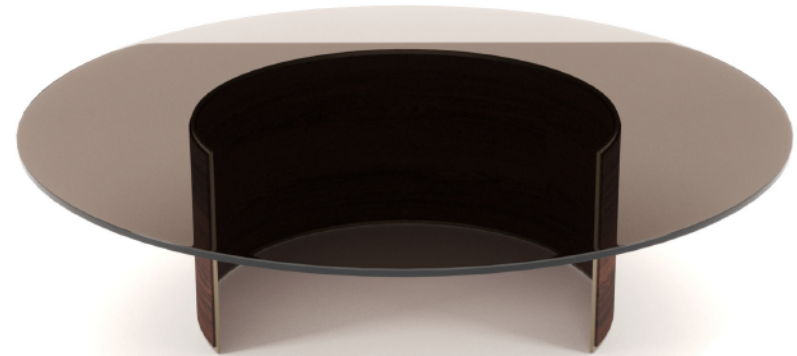

FITZ

COFFEE AND SIDE TABLES | MESAS DE CENTRO Y AUXILIARES

LINEE

FITZ

COFFEE AND SIDE TABLES | MESAS DE CENTRO Y AUXILIARES

LINEE

FITZ

COFFEE AND SIDE TABLES | MESAS DE CENTRO Y AUXILIARES

COMP
0,90 m | 35 3/8 in
1,00 m | 39 3/8 in
1,10 m | 43 2/8 in

PROF
0,90 m | 35 3/8 in
1,00 m | 39 3/8 in
1,10 m | 43 2/8 in

LINEE

FITZ

COFFEE AND SIDE TABLES | MESAS DE CENTRO Y AUXILIARES

Base: MDF, available in lacquer, metallic lacquer, laminate, special laminate, and lacquered laminate finishes.

Top: Glass, marble, honed marble, or MDF in laminate, special laminate, or lacquered laminate finishes.

Detail: Carbon steel, available in metallic or matte paint finishes.

Measurements may vary slightly. We reserve the right to make changes without prior consultation.