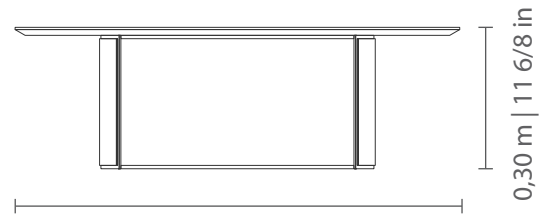

FITZ

COFFEE AND SIDE TABLES | MESAS DE CENTRO Y AUXILIARES

LINEE

FITZ

COFFEE AND SIDE TABLES | MESAS DE CENTRO Y AUXILIARES

LINEE

FITZ

COFFEE AND SIDE TABLES | MESAS DE CENTRO Y AUXILIARES

COMP
0,90 m | 35 3/8 in
1,00 m | 39 3/8 in
1,10 m | 43 2/8 in

PROF
0,90 m | 35 3/8 in
1,00 m | 39 3/8 in
1,10 m | 43 2/8 in

LINEE

FITZ

COFFEE AND SIDE TABLES | MESAS DE CENTRO Y AUXILIARES

Base: MDF, available in lacquer, metallic lacquer, laminate, special laminate, and lacquered laminate finishes.