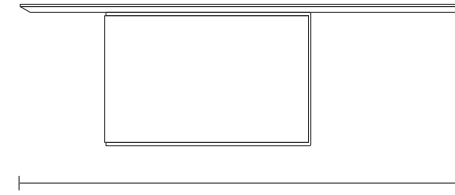

FITZ

COFFEE AND SIDE TABLES | MESAS DE CENTRO Y AUXILIARES

LINEE

FITZ

COFFEE AND SIDE TABLES | MESAS DE CENTRO Y AUXILIARES

LINEE

FITZ

COFFEE AND SIDE TABLES | MESAS DE CENTRO Y AUXILIARES

COMP
0,90 m | 35 3/8 in
1,00 m | 39 3/8 in
1,10 m | 43 2/8 in

PROF
0,90 m | 35 3/8 in
1,00 m | 39 3/8 in
1,10 m | 43 2/8 in

LINEE

FITZ

COFFEE AND SIDE TABLES | MESAS DE CENTRO Y AUXILIARES

Base: MDF, available in lacquer, metallic lacquer, laminate, special laminate, and lacquered laminate finishes.