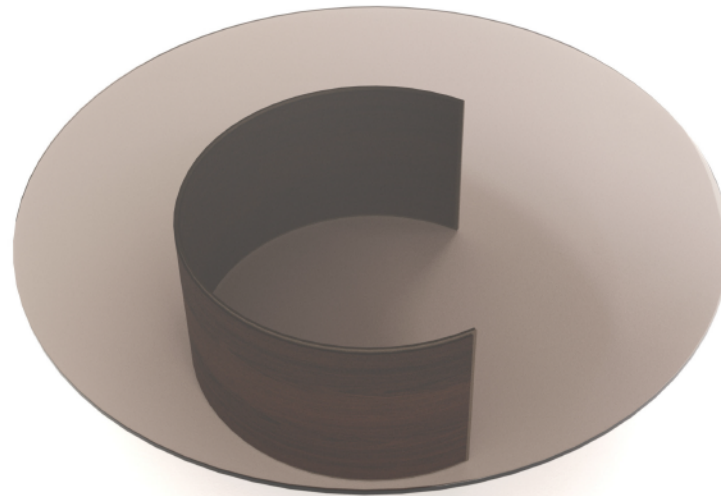

FITZ

COFFEE AND SIDE TABLES | MESAS DE CENTRO Y AUXILIARES

LINEE

FITZ

COFFEE AND SIDE TABLES | MESAS DE CENTRO Y AUXILIARES

LINEE

FITZ

COFFEE AND SIDE TABLES | MESAS DE CENTRO Y AUXILIARES

COMP
0,90 m | 35 3/8 in
1,00 m | 39 3/8 in
1,10 m | 43 2/8 in

PROF
0,90 m | 35 3/8 in
1,00 m | 39 3/8 in
1,10 m | 43 2/8 in

LINEE

FITZ

COFFEE AND SIDE TABLES | MESAS DE CENTRO Y AUXILIARES

Base: MDF, available in lacquer, metallic lacquer, laminate, special laminate, and lacquered laminate finishes.

Top: Glass, marble, honed marble, or MDF in laminate, special laminate, or lacquered laminate finishes.

Detail: Carbon steel, available in metallic or matte paint finishes.

Measurements may vary slightly. We reserve the right to make changes without prior consultation.