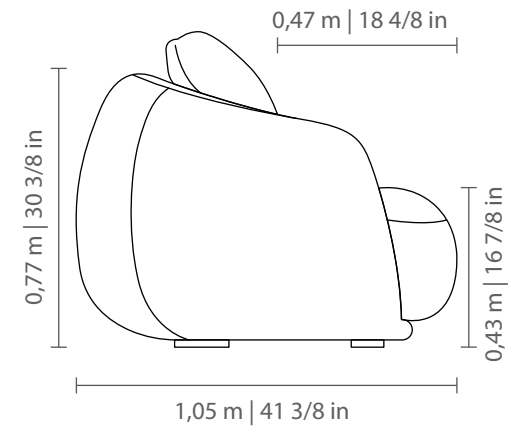

VILLA LOBOS

SOFÁS LIVING
LIVING ROOM SOFAS

LINEE

EasyFit®
by Century

VILLA LOBOS

SOFÁS LIVING
LIVING ROOM SOFAS

2B 1AS	ASS	LOMB	DEC
2,30 x 1,05 m 90 4/8 x 41 3/8 in	1	2	2
2,50 x 1,05 m 98 3/8 x 41 3/8 in	1	2	2
2,70 x 1,05 m 106 2/8 x 41 3/8 in	1	2	2
2,90 x 1,05 m 114 1/8 x 41 3/8 in	1	2	2
3,10 x 1,05 m 122 x 41 3/8 in	1	2	4
3,30 x 1,05 m 129 7/8 x 41 3/8 in	1	2	4

1B 1AS (D/E)	ASS	LOMB	DEC
1,15 x 1,05 m 45 2/8 x 41 3/8 in	1	1	1
1,25 x 1,05 m 49 2/8 x 41 3/8 in	1	1	1
1,35 x 1,05 m 53 1/8 x 41 3/8 in	1	1	1
1,45 x 1,05 m 57 1/8 x 41 3/8 in	1	1	1
1,55 x 1,05 m 61 x 41 3/8 in	1	1	2
1,65 x 1,05 m 65 x 41 3/8 in	1	1	2
1,75 x 1,05 m 68 7/8 x 41 3/8 in	1	1	2

SB 1AS	ASS	LOMB	DEC
0,85 x 1,05 m 33 4/8 x 41 3/8 in	1	1	1
0,95 x 1,05 m 37 3/8 x 41 3/8 in	1	1	1
1,05 x 1,05 m 41 3/8 x 41 3/8 in	1	1	1
1,15 x 1,05 m 45 2/8 x 41 3/8 in	1	1	1
1,25 x 1,05 m 49 2/8 x 41 3/8 in	1	1	2
1,35 x 1,05 m 53 1/8 x 41 3/8 in	1	1	2
1,45 x 1,05 m 57 1/8 x 41 3/8 in	1	1	2

CH 1B (D/E)	ASS	LOMB	DEC
1,35 x 1,70 m 53 1/8 x 66 7/8 in	1	1	1
1,45 x 1,70 m 57 1/8 x 66 7/8 in	1	1	1
1,55 x 1,80 m 61 x 70 7/8 in	1	1	1

sentido do tecido
das modulações

LINEE

EasyFit®
by Century

VILLA LOBOS