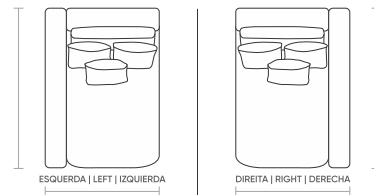

SEM BRAÇOS BICO (SB BI)
no arms chaise long | sin brazos chaise long

DIMENSÕES DIMENSIONS DIMENSIONES	ALMOFADAS CUSHIONS COJINES
1,30 m 51 1/8 in	1 2
1,40 m 55 1/8 in	1 2
1,50 m 59 in	1 3
1,60 m 63 in	1 3
1,70 m 66 7/8 in	1 3
1,80 m 70 7/8 in	1 3

CANTO (CTO)
corner | esquina

DIMENSÕES DIMENSIONS DIMENSIONES	ALMOFADAS CUSHIONS COJINES
1,35m x 1,35m 53 1/8in x 53 1/8in	2 3

CHAISE SEM BRAÇOS (CH SB)
no arms chaise | chaise longue sin brazos

DIMENSÕES DIMENSIONS DIMENSIONES	ALMOFADAS CUSHIONS COJINES
0,80m x 1,75m 31 4/8in x 68 7/8in	1 2
0,90m x 1,75m 35 3/8in x 68 7/8in	1 2
1,00m x 1,75m 39 3/8in x 68 7/8in	1 3
1,10m x 1,75m 43 2/8in x 68 7/8in	1 3

CHAISE 1 BRAÇO ATÉ O FINAL (CH 1B ATF)
chaise 1 arm until the end | chaise 1 brazo hasta el final

DIMENSÕES DIMENSIONS DIMENSIONES	ALMOFADAS CUSHIONS COJINES
1,05m x 1,75m 41 3/8in x 68 7/8in	1 2
1,15m x 1,75m 45 2/8in x 68 7/8in	1 2
1,25m x 1,75m 49 2/8in x 68 7/8in	1 3
1,35m x 1,75m 53 1/8in x 68 7/8in	1 3
1,45m x 1,75m 57 1/8in x 68 7/8in	1 3