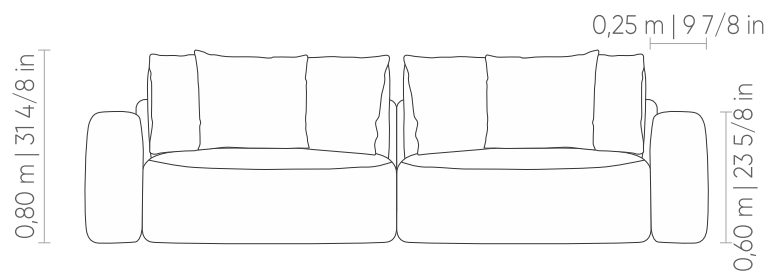

DIDOT

SOFÁS LIVING LIVING ROOM SOFAS