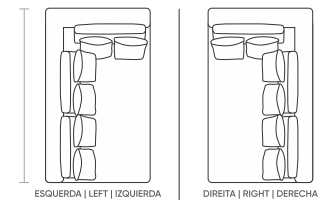

CHAISE ENCOSTO VIRANDO (CEV)
chaise long backrest turning | chaise long respaldo giratorio

DIMENSÕES DIMENSIONS | DIMENSIONES	ALMOFADAS | CUSHIONS | COJINES
1,35m x 1,85m | 53 1/8in x 72 7/8in	3 5
1,35m x 2,05m | 53 1/8in x 80 6/8in	3 5
1,35m x 2,25m | 53 1/8in x 88 5/8in	3 6
1,35m x 2,45m | 53 1/8in x 96 4/8in	3 6
1,35m x 2,65m | 53 1/8in x 104 3/8in	3 6
1,35m x 2,85m | 53 1/8in x 112 2/8in	3 6

DIMENSÕES DIMENSIONS | DIMENSIONES
0,80 m | 31 4/8 in
0,90 m | 35 3/8 in
1,00 m | 39 3/8 in
1,10 m | 43 2/8 in
1,20 m | 47 2/8 in
1,30 m | 51 1/8 in

LINEE

COZY
by Century