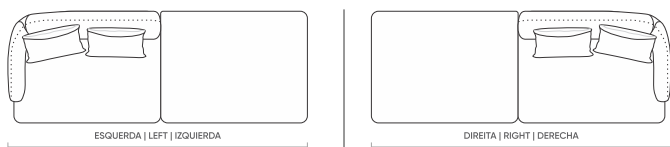

1 arm + puff chaise long | 1 brazo + chaise long

DIMENSIONS | DIMENSIONES	ALMOFADAS | CUSHIONS | COJINES
1,90 m | 74 6/8 in	1
2,10 m | 82 5/8 in	2
2,30 m | 90 4/8 in	2
2,50 m | 98 3/8 in	2
2,70 m | 106 2/8 in	2
2,90 m | 114 1/8 in	2
3,10 m | 122 in	2