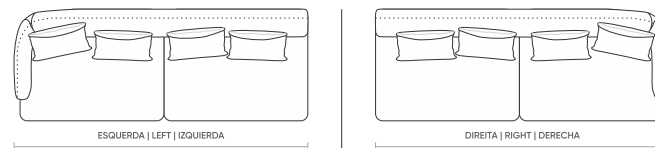

1 arm 2 seats | 1 brazo 2 asientos

DIMENSIONS | DIMENSIONES	ALMOFADAS | CUSHIONS | COJINES
1,90 m | 74 6/8 in	2
2,10 m | 82 5/8 in	4
2,30 m | 90 4/8 in	4
2,50 m | 98 3/8 in	4
2,70 m | 106 2/8 in	4
2,90 m | 114 1/8 in	4
3,10 m | 122 in	4

DIMENSIONS | DIMENSIONES	ALMOFADAS | CUSHIONS | COJINES
0,90 m | 35 3/8 in	1
1,00 m | 39 3/8 in	2
1,10 m | 43 2/8 in	2
1,20 m | 47 2/8 in	2
1,30 m | 51 1/8 in	2
1,40 m | 55 1/8 in	2
1,50 m | 59 in	2