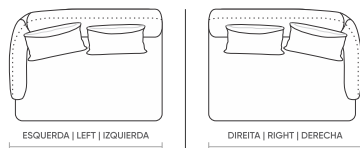

LINEE

SLIM[®]
by Century

DESMOND

LIVING ROOM SOFAS | SOFÁS LIVING

2 arms 2 seats | 2 brazos 2 asientos

DIMENSIONS DIMENSIONES	ALMOFADAS CUSHIONS COJINES
2,00 m 78 6/8 in	2
2,20 m 86 5/8 in	4
2,40 m 94 4/8 in	4
2,60 m 102 3/8 in	4
2,80 m 110 2/8 in	4
3,00 m 118 1/8 in	4
3,20 m 126 in	4

1 arm 1 seat | 1 brazo 1 asiento

DIMENSIONS DIMENSIONES	ALMOFADAS CUSHIONS COJINES
1,00 m 39 3/8 in	1
1,10 m 43 2/8 in	2
1,20 m 47 2/8 in	2
1,30 m 51 1/8 in	2
1,40 m 55 1/8 in	2
1,50 m 59 in	2
1,60 m 63 in	2