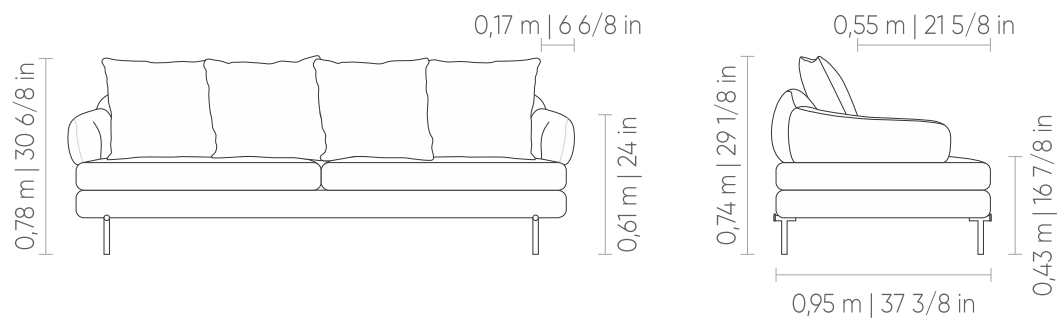

DESMOND

LIVING ROOM SOFAS | SOFÁS LIVING