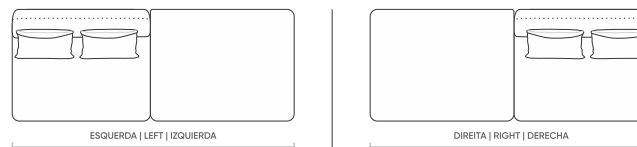

no arm + puff chaise long | sin brazo + puff chaise long

DIMENSIONS | DIMENSIONES	ALMOFADAS | CUSHIONS | COJINES
1,80 m | 70 7/8 in	1
2,00 m | 78 6/8 in	2
2,20 m | 86 5/8 in	2
2,40 m | 94 4/8 in	2
2,60 m | 102 3/8 in	2
2,80 m | 110 2/8 in	2
3,00 m | 118 1/8 in	2

DIMENSIONS | DIMENSIONES	ALMOFADAS | CUSHIONS | COJINES
0,95m x 0,95m | 37 3/8in x 37 3/8in	3

LINEE

SLIM®
by Century