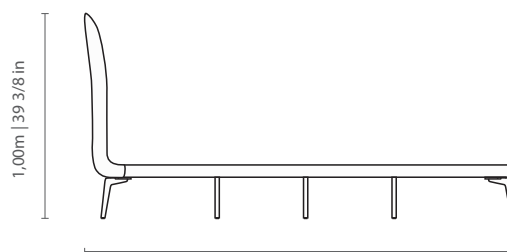

CAMA BED CAMA	NACIONAL NACIONAL NACIONAL	EUA EUA EUA
Casal	1,64m 64 5/8 in	1,63m 64 1/8 in
Queen	1,84m 72 4/8 in	1,78m 70 1/8 in
King	2,19m 86 2/8 in	2,19m 86 2/8 in

CAMA BED CAMA	NACIONAL NACIONAL NACIONAL	EUA EUA EUA
Casal	2,15m 84 5/8 in	2,17m 85 3/8 in
Queen	2,25m 88 5/8 in	2,30m 90 4/8 in
King	2,30m 90 4/8 in	2,30m 90 4/8 in

COLCHÃO BED CAMA	NACIONAL NACIONAL NACIONAL	EUA EUA EUA
Casal	1,38m x 1,88m 54 3/8 x 74 in	1,37m x 1,90m 53 7/8 x 74 6/8 in
Queen	1,58m x 1,98m 62 2/8 x 78 in	1,52m x 2,03m 59 7/8 x 79 7/8 in
King	1,93m x 2,03m 76 x 79 7/8 in	1,93m x 2,03m 76 x 79 7/8 in