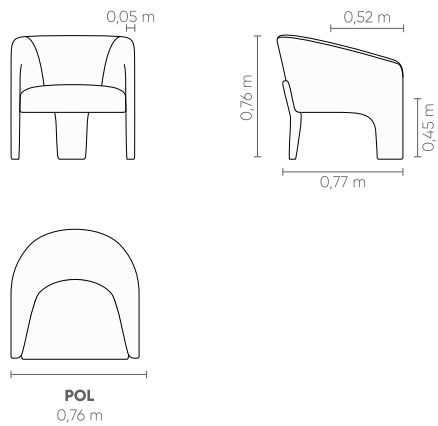

CECILE

Seat, backrest and fixed arms. Central back foot in wood, available in lacquer, metallic lacquer and varnish finishes or upholstered in fabric and leather.

Measures may vary slightly. We reserve the right to make changes without prior consultation.

Asiento, respaldo y brazos fijos. Pie central trasero en madera, disponible en acabados lacado, lacado metalizado y barniz o tapizado en tela y pata.

LINEE