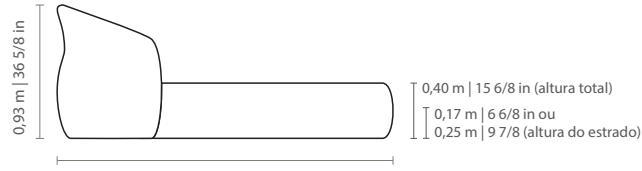

CATALUNYA

CAMA BED | CAMA	NACIONAL NACIONAL | NACIONAL	EUA EUA | EUA
Casual	2,13 m | 83 7/8 in	2,12 m | 83 4/8 in
Queen	2,33 m | 91 6/8 in	2,27 m | 89 3/8 in
King	2,68 m | 105 4/8 in	2,68 m | 105 4/8 in

CAMA BED | CAMA	NACIONAL NACIONAL | NACIONAL	EUA EUA | EUA
Casual	2,40 m | 94 4/8 in	2,42 m | 95 2/8 in
Queen	2,50 m | 98 3/8 in	2,55 m | 100 3/8 in
King	2,55 m | 100 3/8 in	2,55 m | 100 3/8 in