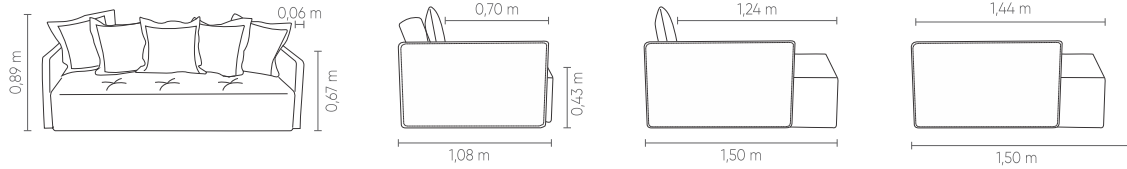

CARTIER

2B1	ASS	DEC	ENC
1,58 m	1	4	2
1,78 m	1	4	2
1,98 m	1	5	2
2,18 m	1	5	2
2,38 m	1	6	2