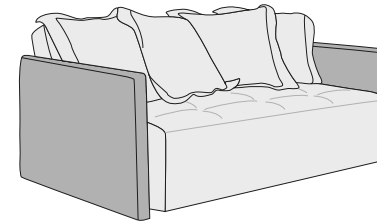

CORPO

CAIXA

Slim® Comfort. Automated retractable seating system with 42cm opening. Available with backrest cushions or 70x70cm decorative cushions. Black injected polypropylene feet.

Confort Slim®. Sistema automatizado de asiento retráctil con apertura de 42cm. Disponible opción de cojines de respaldo o cojines decorativos 70x70cm. Patas de polipropileno inyectado color negro.

LINEE

SLIM®
by Century