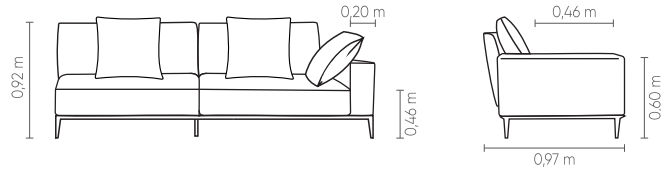

ADANA

2B2	ASS	ENC	BRA	DEC
1,80m	2	2	2	2
2,00m	2	2	2	2
2,20m	2	2	2	2
2,40m	2	2	2	2
2,60m	2	2	2	2
2,80m	2	2	2	2
3,00m	2	2	2	2

1B1 (D/E)	ASS	ENC	BRA	DEC
1,00m	1	1	1	1
1,10m	1	1	1	1
1,20m	1	1	1	1
1,30m	1	1	1	1
1,40m	1	1	1	1
1,50m	1	1	1	1

1B2 (D/E)	ASS	ENC	BRA	DEC
1,60m	2	2	1	2
1,80m	2	2	1	2
1,20m	2	2	1	2
2,00m	2	2	1	2
2,20m	2	2	1	2
2,40m	2	2	1	2
2,60m	2	2	1	2

1B + PUFF BI	ASS	ENC	BRA	DEC
1,00 + 0,80m	2	1	1	1
1,10 + 0,90m	2	1	1	1
1,20 + 1,00m	2	1	1	1
1,30 + 1,10m	2	1	1	1
1,40 + 1,20m	2	1	1	1
1,50 + 1,30m	2	1	1	1

SB 1	ASS	ENC	DEC
0,80m	1	1	1
0,90m	1	1	1
1,00m	1	1	1
1,10m	1	1	1
1,20m	1	1	1
1,30m	1	1	1

SB 2	ASS	ENC	DEC
1,40m	2	2	2
1,60m	2	2	2
1,80m	2	2	2
2,00m	2	2	2
2,20m	2	2	2
2,40m	2	2	2

SB + PUFF BI	ASS	ENC	DEC
0,80 + 0,80m	2	1	1
0,90 + 0,90m	2	1	1
1,00 + 1,00m	2	1	1
1,10 + 1,10m	2	1	1
1,20 + 1,20m	2	1	1
1,30 + 1,30m	2	1	1

CTO	ASS	ENC	DEC
0,97 + 0,97m	1	2	1

CTO + PUFF BI	ASS	ENC	DEC
0,97 + 0,80m	2	2	1
0,97 + 0,90m	2	2	1
0,97 + 1,00m	2	2	1
0,97 + 1,10m	2	2	1
0,97 + 1,20m	2	2	1
0,97 + 1,30m	2	2	1

Conforto EasyFit*.

Assento fixo com costura em pesponto simples e debrum composê. Encosto e braço com costura em pesponto simples e debrum composê. Almofada de encosto solta com costura em pesponto simples e debrum composê, decorativa e de braço com 55x55cm. Base em aço carbono nos acabamentos pintura MTX ou metalizada.

Medidas podem apresentar leves variações. Nos reservamos o direito de efetuar alterações sem consulta prévia.

EasyFit* Comfort. Fixed seat, loose backrest cushion and 55x55cm decorative cushions. Carbon steel base available in microtextured electrostatic or metallic painting.

Confort EasyFit*. Asiento fijo, cojin de respaldo suelto y cojines decorativos 55x55cm. Bases de acero al carbono disponibles con acabado en pintura electrostática microtexturizada o metalizada.

LINEE

EasyFit®
by Century