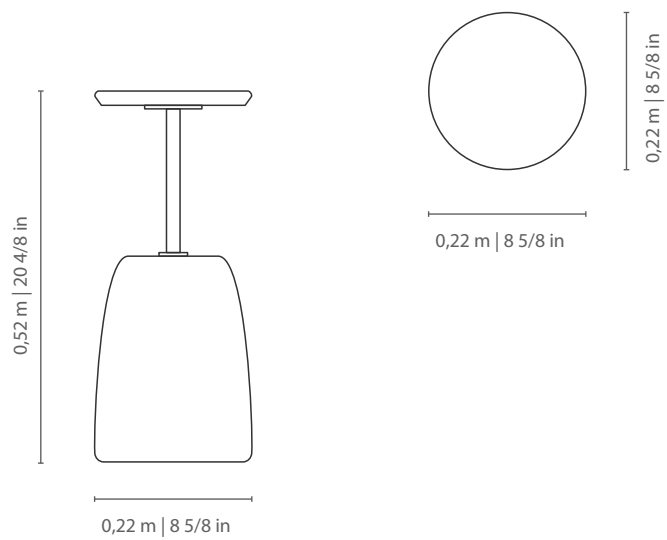

ACCORD

COFFEE AND SIDE TABLES | MESAS DE CENTRO Y AUXILIARES

LINEE

A C C O R D

COFFEE AND SIDE TABLES | MESAS DE CENTRO Y AUXILIARES

LINEE

A C C O R D

COFFEE AND SIDE TABLES | MESAS DE CENTRO Y AUXILIARES

CÓNICO
conical

CILÍNDRICO
cylindrical

LINEE

A C C O R D

COFFEE AND SIDE TABLES | MESAS DE CENTRO Y AUXILIARES

Ceramic is a result of a handmade process and may vary shades and textures.
La cerámica es el resultado de un proceso artesanal y puede variar en color/tono y textura.

LINEE

A C C O R D

COFFEE AND SIDE TABLES | MESAS DE CENTRO Y AUXILIARES

Base: in ceramic, available in conical and cylindrical formats.
Body: carbon steel, available in MTX paint, metallic paint and matte paint finishes.
Top: in MDF, available in laminate, special laminate, lacquered and metallized lacquered finishes, or in ceramic, or in marble or textured glass.